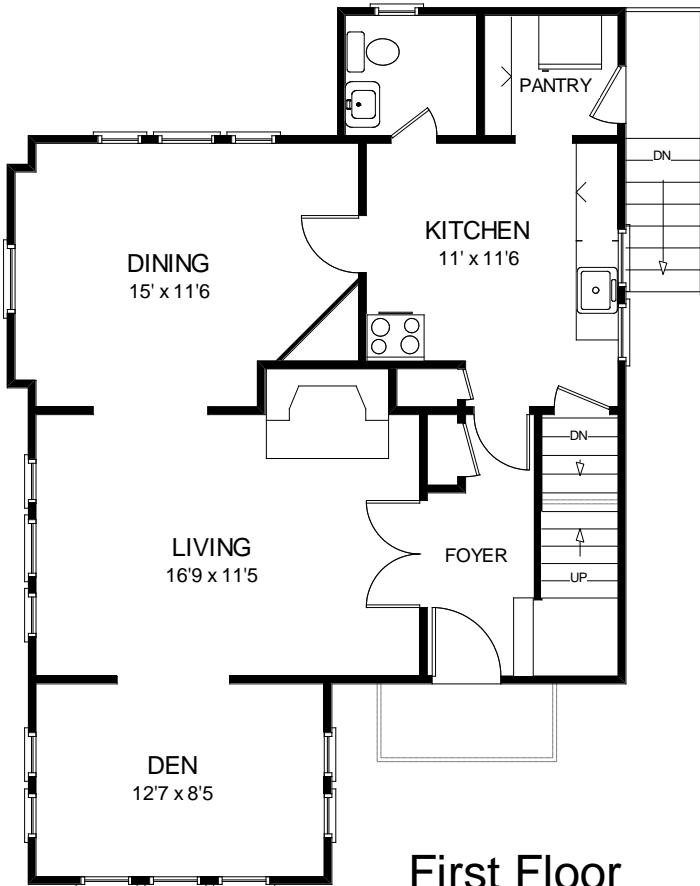

# 307 Park Avenue, Arlington, MA

First Floor

Second Floor

Third Floor

[www.jerikco.com](http://www.jerikco.com)

[FloorPlans@jerikco.com](mailto:FloorPlans@jerikco.com)

These plans are for marketing purposes only, providing general information about 307 Park Avenue in Arlington, Massachusetts.

Dimensions are approximate.