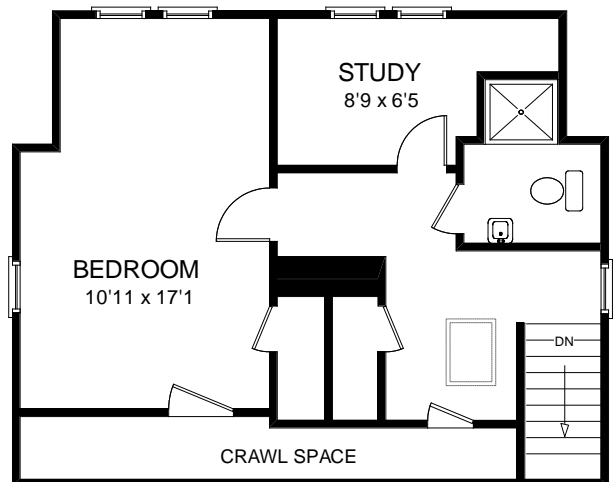

# 307 Park Avenue, Arlington, MA

First Floor

Second Floor

Third Floor

[www.jerikco.com](http://www.jerikco.com)

[FloorPlans@jerikco.com](mailto:FloorPlans@jerikco.com)

These plans are for marketing purposes only, providing general information about 307 Park Avenue in Arlington, Massachusetts.

Dimensions are approximate.