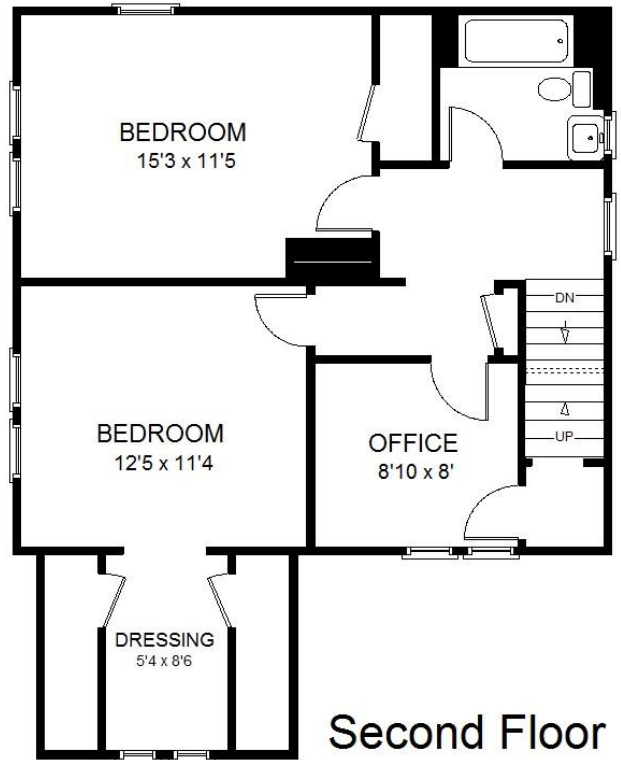

# 307 Park Avenue, Arlington, MA

First Floor

Second Floor

Third Floor

[www.jerikco.com](http://www.jerikco.com)

[FloorPlans@jerikco.com](mailto:FloorPlans@jerikco.com)

These plans are for marketing purposes only, providing general information about 307 Park Avenue in Arlington, Massachusetts.

Dimensions are approximate.